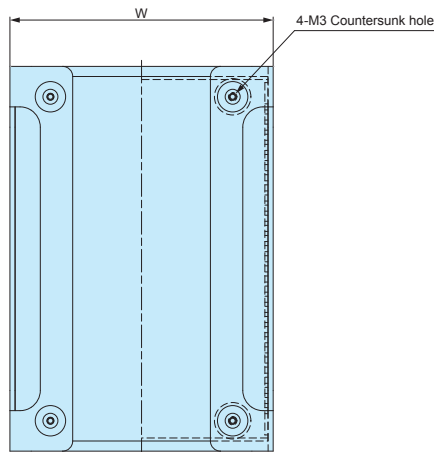

HD dimensions

■ Drawings below are reference examples only.
DXF/DWG/PDF drawings available on our website.

HD7-4-10S • 7-7-10S • 10-5-10S (Conductive models)

Included screws
HD7-4-10S • 7-7-10S • 10-5-10S : M3-4 x 4 pcs

Other models

Included screws
Other models : M3-16 x 4 pcs

Product no. / Dimensions

Product no.	W	H1	H2	D1	D2	w	h	d	Compatible Board Size	Weight (g)
NEW HD 7- 4-10S	65	37	32	95	93	61	27	90	Raspberry Pi (56 x 85)	94.1
NEW HD 7- 7-10S	65	65	60	95	93	61	55.5	90		129
NEW HD10- 5-10S	95	48	40	95	93	91	35.5	90	—	138.5
NEW HD11- 5-18S	111	50	37.6	175	165	102.4	33.5	162	Euro Board (100 x 160)	386.3
NEW HD11- 7-18S	111	70	57.6	175	165	102.4	53.5	162		447.7
NEW HD15- 7-16S	151	65	52.6	162	152	142.4	48.5	149	Mini STX (140 x 147)	500.8
NEW HD16- 6-12S	157	60	47.6	118	108	148.4	43.5	105	3.5 Inch Board (146 x 102)	382.1
NEW HD16- 5-21S	160	50	37.6	210	200	151.4	33.5	197	—	573.9
NEW HD19- 8-21S	192	75	62.1	210	200	182.4	57.5	197	Mini ITX (170 x 170)	838.1
NEW HD21-14-25S	210	135	122.1	250	240	199.4	117	236	—	1587.8
NEW HD26- 8-20S	260	80	67.1	200	190	249.4	62	186	—	1162.8
NEW HD32-10-23S	320	100	87.1	230	220	309.4	82	216	—	1678