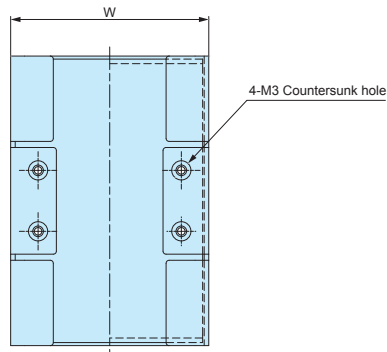

Other models

Components

HD7-4-10S, 7-7-10S, 10-5-10S

No.	Part name	Pcs	Material	Color / Finish
1	Cover	1	Aluminium A1100P	Metallic silver / Painted : Conductive inside
2	Base	1	Aluminium A1100P	Metallic silver / Painted : Conductive inside
3	Screw (M3-4 Flat-head)	4	Steel	Trivalent chromate
4	Rubber feet	4	Rubber	Black

HD dimensions

■ Drawings below are reference examples only.
DXF/DWG/PDF drawings available on our website.

HD7-4-10S • 7-7-10S • 10-5-10S (Conductive models)

Included screws
HD7-4-10S • 7-7-10S • 10-5-10S : M3-4 x 4 pcs

Other models

Included screws
Other models : M3-16 x 4 pcs

Product no. / Dimensions

Product no.	W	H1	H2	D1	D2	w	h	d	Compatible Board Size	Weight (g)
NEW HD 7- 4-10S	65	37	32	95	93	61	27	90	Raspberry Pi (56 x 85)	94.1
NEW HD 7- 7-10S	65	65	60	95	93	61	55.5	90		129
NEW HD10- 5-10S	95	48	40	95	93	91	35.5	90	—	138.5
NEW HD11- 5-18S	111	50	37.6	175	165	102.4	33.5	162	Euro Board (100 x 160)	386.3
NEW HD11- 7-18S	111	70	57.6	175	165	102.4	53.5	162		447.7
NEW HD15- 7-16S	151	65	52.6	162	152	142.4	48.5	149	Mini STX (140 x 147)	500.8
NEW HD16- 6-12S	157	60	47.6	118	108	148.4	43.5	105	3.5 Inch Board (146 x 102)	382.1
NEW HD16- 5-21S	160	50	37.6	210	200	151.4	33.5	197	—	573.9
NEW HD19- 8-21S	192	75	62.1	210	200	182.4	57.5	197	Mini ITX (170 x 170)	838.1
NEW HD21-14-25S	210	135	122.1	250	240	199.4	117	236	—	1587.8
NEW HD26- 8-20S	260	80	67.1	200	190	249.4	62	186	—	1162.8
NEW HD32-10-23S	320	100	87.1	230	220	309.4	82	216	—	1678