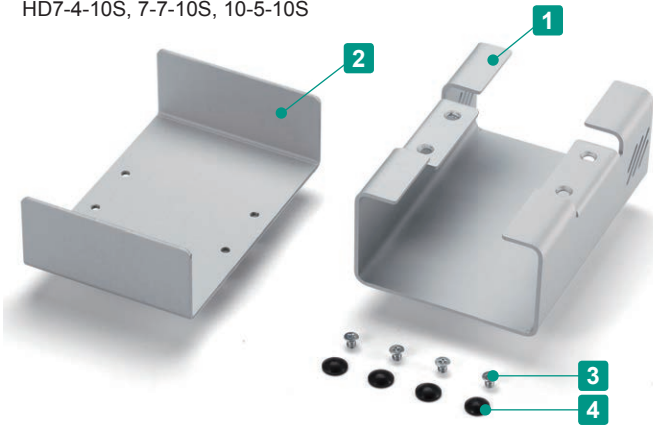

- Distinctively designed aluminium case.
- Polished, elegant and sleek metallic silver finish.
- Suitable for embedded system, measurement equipment, data transmitter, audio amplifier, and so on.

HD7-4-10S, 7-7-10S, 10-5-10S

Other models

Components

HD7-4-10S, 7-7-10S, 10-5-10S

No.	Part name	Pcs	Material	Color / Finish
1	Cover	1	Aluminium A1100P	Metallic silver / Painted : Conductive inside
2	Base	1	Aluminium A1100P	Metallic silver / Painted : Conductive inside
3	Screw (M3-4 Flat-head)	4	Steel	Trivalent chromate
4	Rubber feet	4	Rubber	Black

Other models

No.	Part name	Pcs	Material	Color / Finish
1	Cover	1	Aluminium A1050P	Metallic silver / Painted
2	Base	1	Aluminium A1050P	Metallic silver / Painted
3	Pillar feet	4	Extruded Aluminium A6063S-T5	Silver / Anodized
4	Rubber feet	4	Rubber	Black
5	Screw (M3-16 Flat-head)	4	Steel	Trivalent chromate
6	Cushion	4	Polyethylene	Black

Other models

Included screws
Other models : M3-16 x 4 pcs

Product no. / Dimensions

Product no.	W	H1	H2	D1	D2	w	h	d	Compatible Board Size	Weight (g)
NEW HD 7- 4-10S	65	37	32	95	93	61	27	90	Raspberry Pi (56 x 85)	94.1
NEW HD 7- 7-10S	65	65	60	95	93	61	55.5	90		129
NEW HD10- 5-10S	95	48	40	95	93	91	35.5	90	—	138.5
NEW HD11- 5-18S	111	50	37.6	175	165	102.4	33.5	162	Euro Board (100 x 160)	386.3
NEW HD11- 7-18S	111	70	57.6	175	165	102.4	53.5	162		447.7
NEW HD15- 7-16S	151	65	52.6	162	152	142.4	48.5	149	Mini STX (140 x 147)	500.8
NEW HD16- 6-12S	157	60	47.6	118	108	148.4	43.5	105	3.5 Inch Board (146 x 102)	382.1
NEW HD16- 5-21S	160	50	37.6	210	200	151.4	33.5	197	—	573.9
NEW HD19- 8-21S	192	75	62.1	210	200	182.4	57.5	197	Mini ITX (170 x 170)	838.1
NEW HD21-14-25S	210	135	122.1	250	240	199.4	117	236	—	1587.8
NEW HD26- 8-20S	260	80	67.1	200	190	249.4	62	186	—	1162.8
NEW HD32-10-23S	320	100	87.1	230	220	309.4	82	216	—	1678