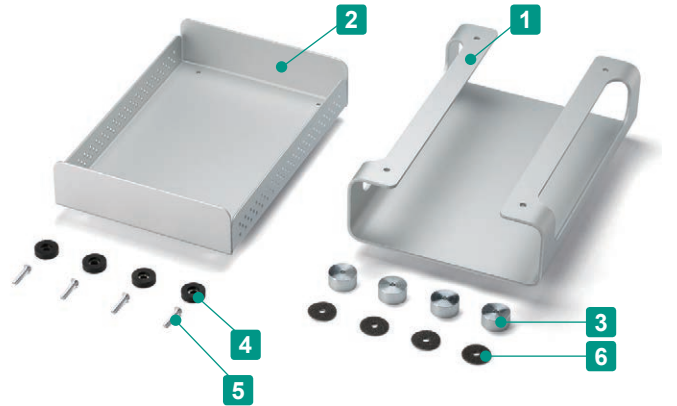

- Distinctively designed aluminium case.
- Polished, elegant and sleek metallic silver finish.
- Suitable for embedded system, measurement equipment, data transmitter, audio amplifier, and so on.

HD7-4-10S, 7-7-10S, 10-5-10S

Other models

Components

HD7-4-10S, 7-7-10S, 10-5-10S

No.	Part name	Pcs	Material	Color / Finish
1	Cover	1	Aluminium A1100P	Metallic silver / Painted : Conductive inside
2	Base	1	Aluminium A1100P	Metallic silver / Painted : Conductive inside
3	Screw (M3-4 Flat-head)	4	Steel	Trivalent chromate
4	Rubber feet	4	Rubber	Black

Other models

No.	Part name	Pcs	Material	Color / Finish
1	Cover	1	Aluminium A1050P	Metallic silver / Painted
2	Base	1	Aluminium A1050P	Metallic silver / Painted
3	Pillar feet	4	Extruded Aluminium A6063S-T5	Silver / Anodized
4	Rubber feet	4	Rubber	Black
5	Screw (M3-16 Flat-head)	4	Steel	Trivalent chromate
6	Cushion	4	Polyethylene	Black

Other models

Included screws
Other models : M3-16 x 4 pcs

Product no. / Dimensions

Product no.	W	H1	H2	D1	D2	w	h	d	Compatible Board Size	Weight (g)
NEW HD 7- 4-10S	65	37	32	95	93	61	27	90	Raspberry Pi (56 x 85)	94.1
NEW HD 7- 7-10S	65	65	60	95	93	61	55.5	90		129
NEW HD10- 5-10S	95	48	40	95	93	91	35.5	90	—	138.5
NEW HD11- 5-18S	111	50	37.6	175	165	102.4	33.5	162	Euro Board (100 x 160)	386.3
NEW HD11- 7-18S	111	70	57.6	175	165	102.4	53.5	162		447.7
NEW HD15- 7-16S	151	65	52.6	162	152	142.4	48.5	149	Mini STX (140 x 147)	500.8
NEW HD16- 6-12S	157	60	47.6	118	108	148.4	43.5	105	3.5 Inch Board (146 x 102)	382.1
NEW HD16- 5-21S	160	50	37.6	210	200	151.4	33.5	197	—	573.9
NEW HD19- 8-21S	192	75	62.1	210	200	182.4	57.5	197	Mini ITX (170 x 170)	838.1
NEW HD21-14-25S	210	135	122.1	250	240	199.4	117	236	—	1587.8
NEW HD26- 8-20S	260	80	67.1	200	190	249.4	62	186	—	1162.8
NEW HD32-10-23S	320	100	87.1	230	220	309.4	82	216	—	1678