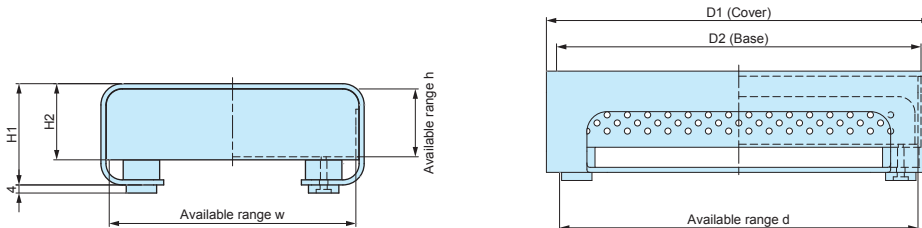

Other models

Components

HD7-4-10S, 7-7-10S, 10-5-10S

No.	Part name	Pcs	Material	Color / Finish
1	Cover	1	Aluminium A1100P	Metallic silver / Painted : Conductive inside
2	Base	1	Aluminium A1100P	Metallic silver / Painted : Conductive inside
3	Screw (M3-4 Flat-head)	4	Steel	Trivalent chromate
4	Rubber feet	4	Rubber	Black

HD dimensions

■ Drawings below are reference examples only.
DXF/DWG/PDF drawings available on our website.

HD7-4-10S • 7-7-10S • 10-5-10S (Conductive models)

Included screws
HD7-4-10S • 7-7-10S • 10-5-10S : M3-4 x 4 pcs

Other models

Included screws
Other models : M3-16 x 4 pcs

Product no. / Dimensions

Product no.	W	H1	H2	D1	D2	w	h	d	Compatible Board Size	Weight (g)
NEW HD 7- 4-10S	65	37	32	95	93	61	27	90	Raspberry Pi (56 x 85)	94.1
NEW HD 7- 7-10S	65	65	60	95	93	61	55.5	90		129
NEW HD10- 5-10S	95	48	40	95	93	91	35.5	90	—	138.5
NEW HD11- 5-18S	111	50	37.6	175	165	102.4	33.5	162	Euro Board (100 x 160)	386.3
NEW HD11- 7-18S	111	70	57.6	175	165	102.4	53.5	162		447.7
NEW HD15- 7-16S	151	65	52.6	162	152	142.4	48.5	149	Mini STX (140 x 147)	500.8
NEW HD16- 6-12S	157	60	47.6	118	108	148.4	43.5	105	3.5 Inch Board (146 x 102)	382.1
NEW HD16- 5-21S	160	50	37.6	210	200	151.4	33.5	197	—	573.9
NEW HD19- 8-21S	192	75	62.1	210	200	182.4	57.5	197	Mini ITX (170 x 170)	838.1
NEW HD21-14-25S	210	135	122.1	250	240	199.4	117	236	—	1587.8
NEW HD26- 8-20S	260	80	67.1	200	190	249.4	62	186	—	1162.8
NEW HD32-10-23S	320	100	87.1	230	220	309.4	82	216	—	1678