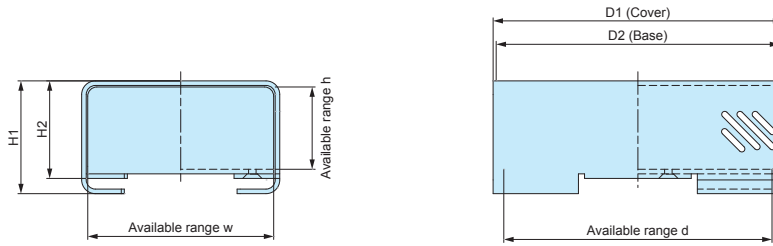

HD dimensions

■ Drawings below are reference examples only.
DXF/DWG/PDF drawings available on our website.

HD7-4-10S • 7-7-10S • 10-5-10S (Conductive models)

Included screws
HD7-4-10S • 7-7-10S • 10-5-10S : M3-4 x 4 pcs